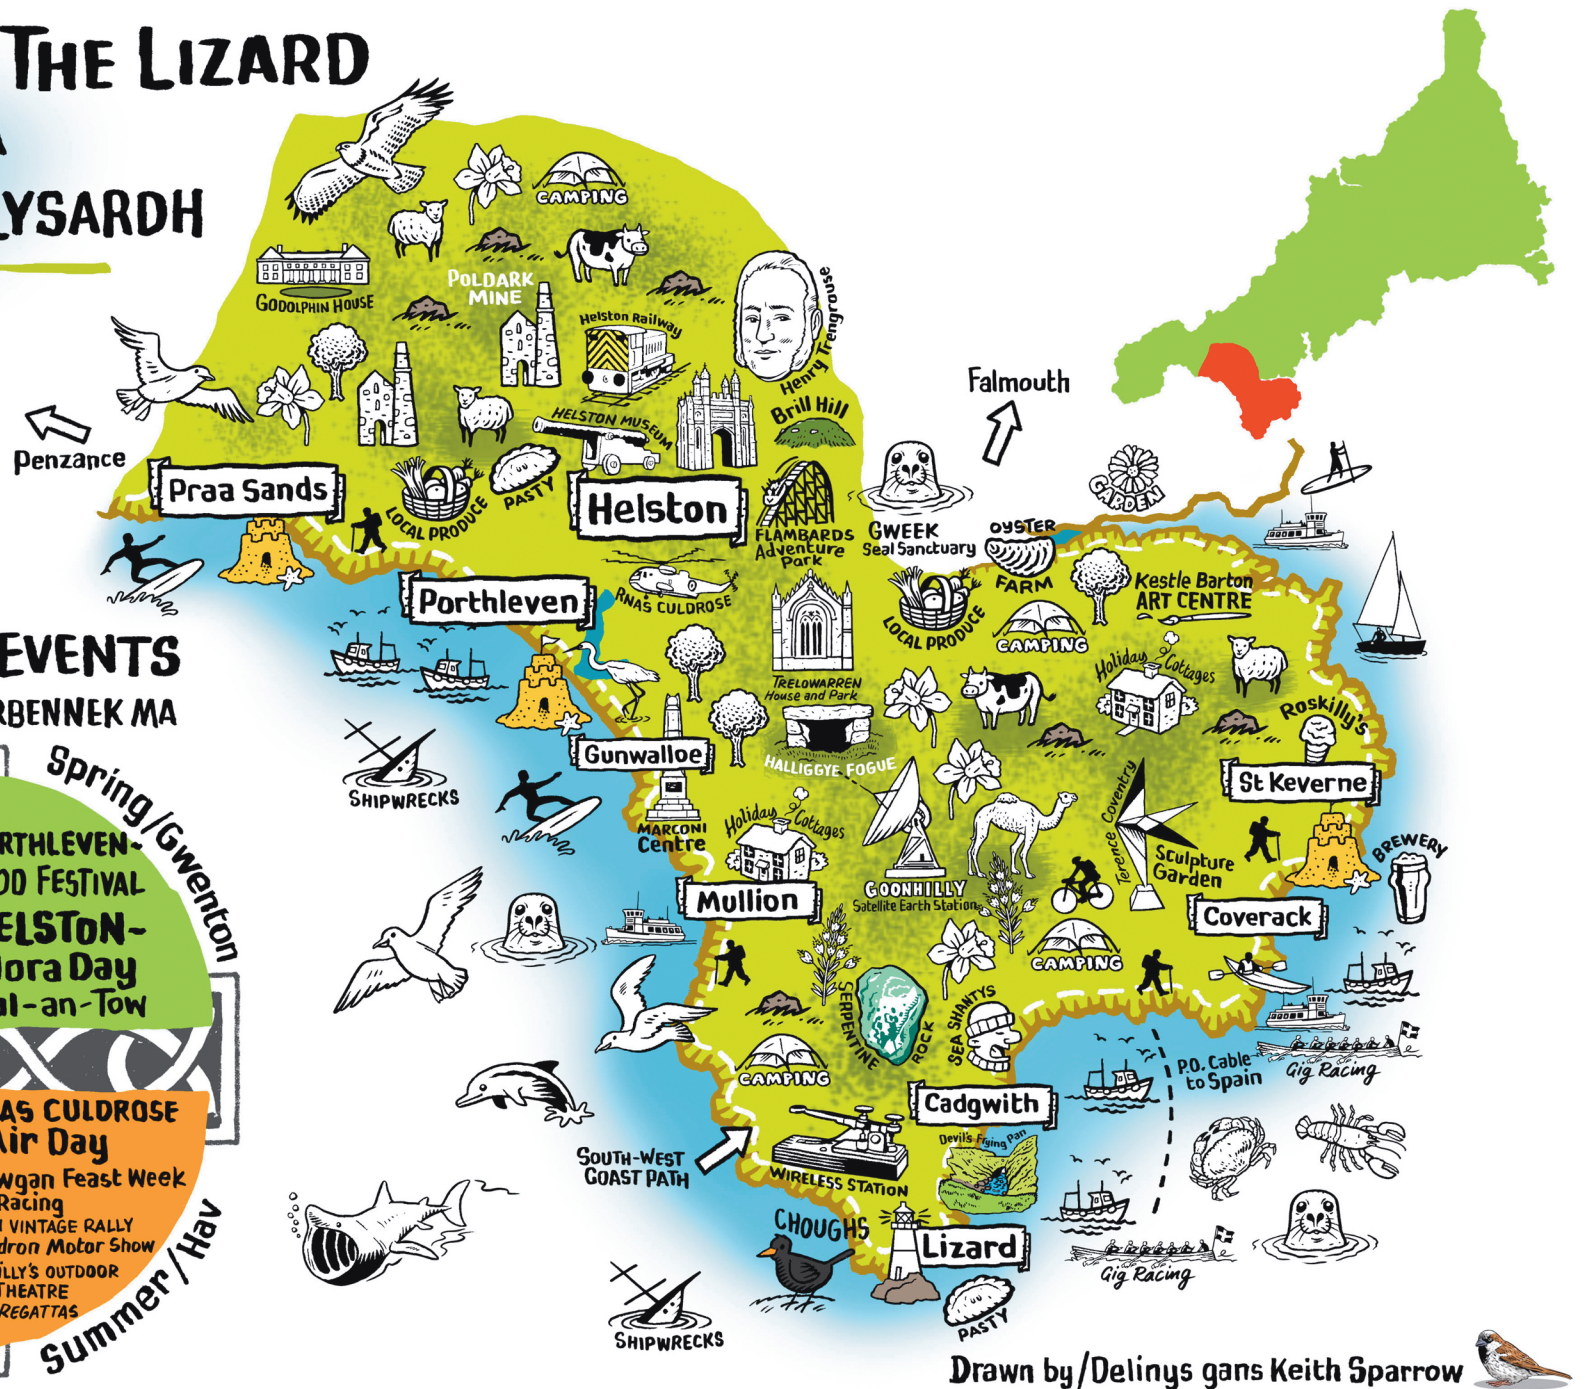

HELSTON & THE LIZARD PENINSULA

C|365

Look for these **SPECIAL EVENTS**
Hwilegh an **HWARVOSOW ARBENNEK MA**

Winter / Gwav
HELFDOR JAZZ Festival
 Polurrian Christmas Swim
 plus Pub Singing

Spring / Gwenton
 PORTHLEVEN-FOOD FESTIVAL
HELSTON-Flora Day
 Hal-an-Tow

Autumn / Kynnyav
Masked Ball
 (FLAMBARDS, near HELSTON)
 CORNHILL GREEN Vintage Steam Rally
 CORNISH GORSEDH*
 *Venue changes annually

Summer / Hav
RNAS CULDROSE Air Day
 Mawgan Feast Week
 Gig Racing
 RUAN VINTAGE RALLY
 Wendron Motor Show
 ROSKILLY'S OUTDOOR THEATRE
 plus REGATTAS

Drawn by/Deliny's gans Keith Sparrow